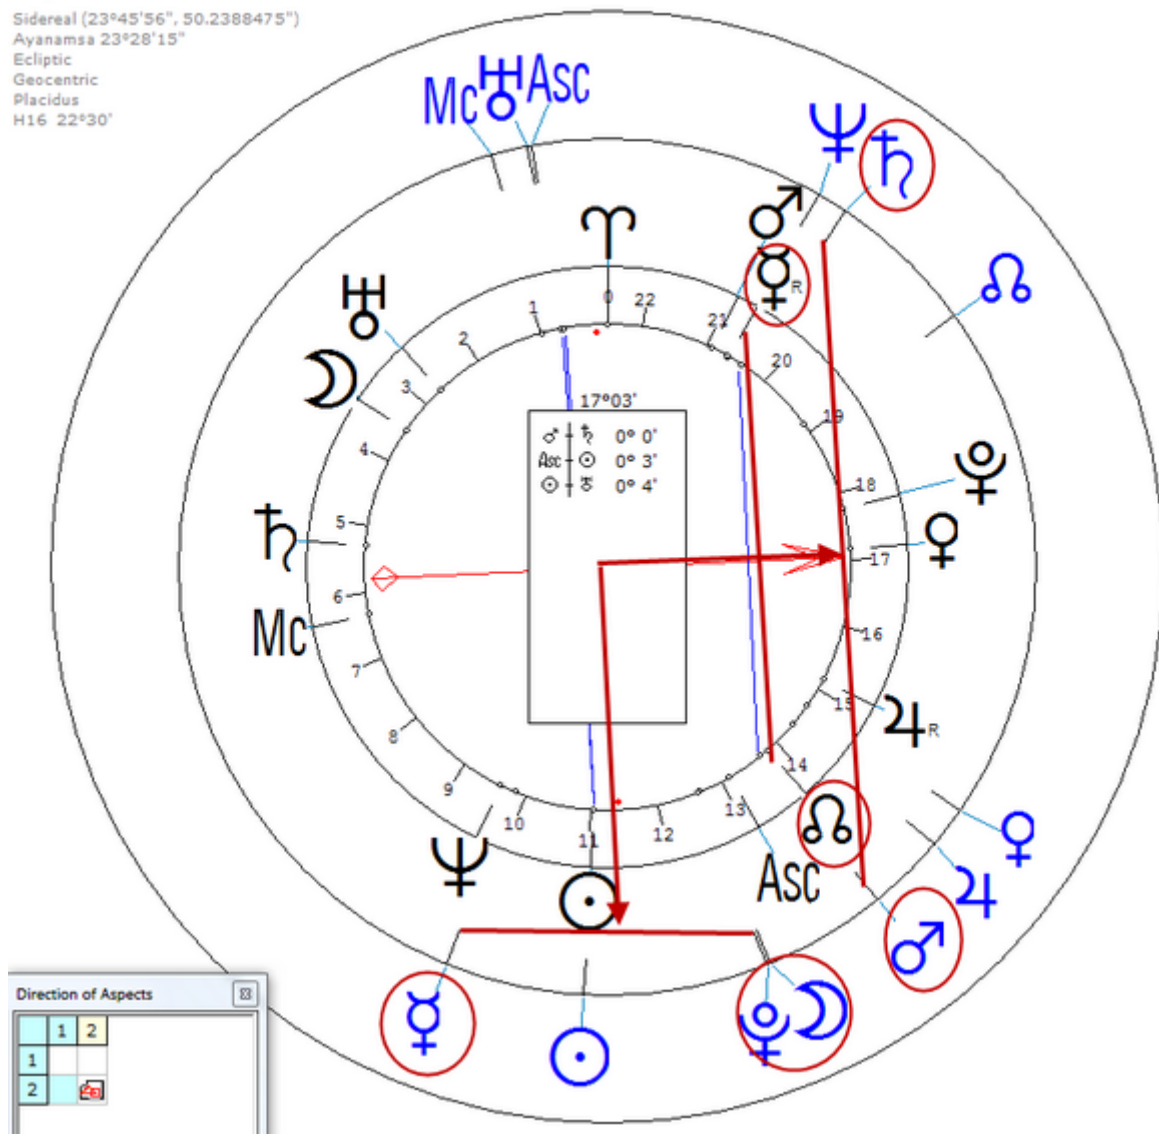

Borel, Eric

11 December 1978 at 23:00 (= 11:00 PM)Pau, France, 43n18, 0w22

French homicide.

<https://www.astro.com/astro-databank/Borel,_Eric>

Death by Suicide 24 September 1995 at 08:29 AM in Solliers-Pont, France

Solar Return (Harmonic 16)

Solar $\♁/\♃$ = Solar $\♃/\♁$ = $\♁_n/\♁_n$

Borel, Eric
11 December 1978 Mon 23:00 (GMT+1) 43n18 0w22
Pau, France

Sidereal (23°45'56", 50.2388475")
Ayanamsa 23°28'15"
Ecliptic
Geocentric
Placidus
H16 22°30'